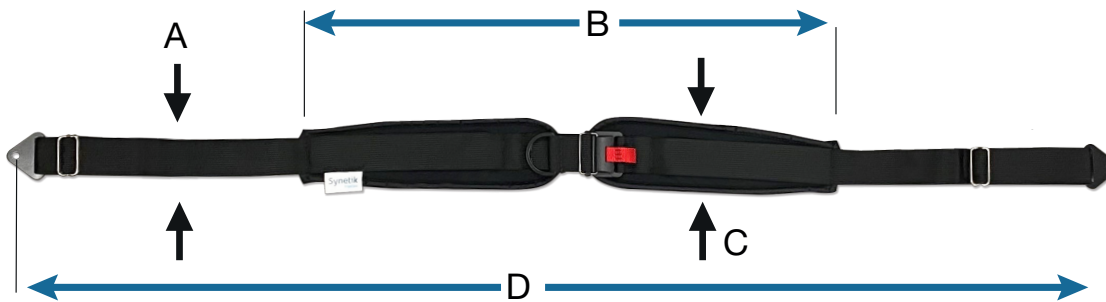

PELVIC POSITIONING

HIP BELTS

SIZE CHART	A	B	C	D
X-Small (XS)	1 1/2" (3.8 cm)	13" (33 cm)	1 3/4" (4.4 cm)	17" - 50" (43.2 cm - 127 cm)
Small (S)	1 1/2" (3.8 cm)	14" (35.6 cm)	2" (5.1 cm)	18" - 52" (45.7 cm - 132 cm)
Medium (M)	1 1/2" (3.8 cm)	18" (45.7 cm)	3" (7.6 cm)	22" - 54" (55.8 cm - 137.2 cm)
Large (L)	2" (5.1 cm)	22" (55.9 cm)	3 1/4" (8.3 cm)	24" - 58" (61cm - 147.3 cm)
X-Large (XL)	2" (5.1 cm)	28" (71.1 cm)	4" (10.2 cm)	32" - 60" (81.3 cm - 152.4 cm)