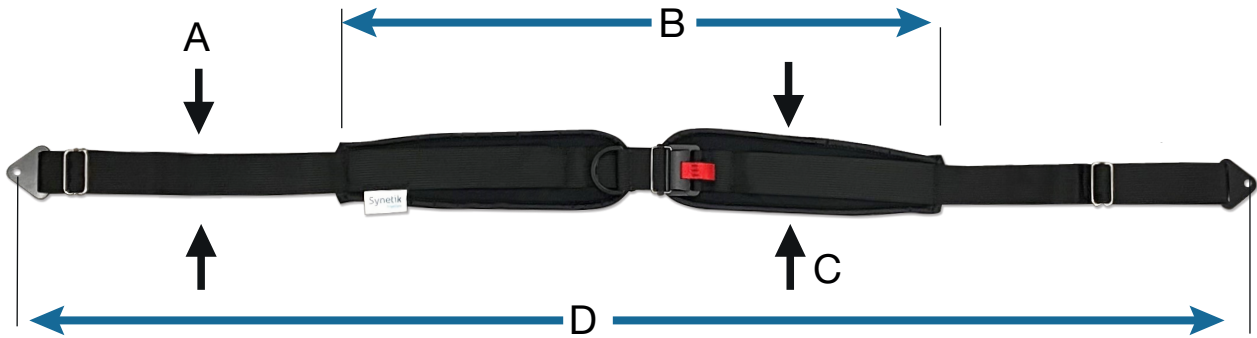

4 POINT PADDED HIP BELT

SIZE CHART	A	B	C	D
X-Small (XS)	1 1/2" (3.8 cm)	13" (33 cm)	1 3/4" (4.4 cm)	17" - 50" (43.2 cm - 127 cm)
Small (S)	1 1/2" (3.8 cm)	14" (35.6 cm)	2" (5.1 cm)	18" - 52" (45.7 cm - 132 cm)
Medium (M)	1 1/2" (3.8 cm)	18" (45.7 cm)	3" (7.6 cm)	22" - 54" (55.8 cm - 137.2 cm)
Large (L)	2" (5.1 cm)	22" (55.9 cm)	3 1/4" (8.3 cm)	24" - 58" (61cm - 147.3 cm)
X-Large (XL)	2" (5.1 cm)	28" (71.1 cm)	4" (10.2 cm)	32" - 60" (81.3 cm - 152.4 cm)