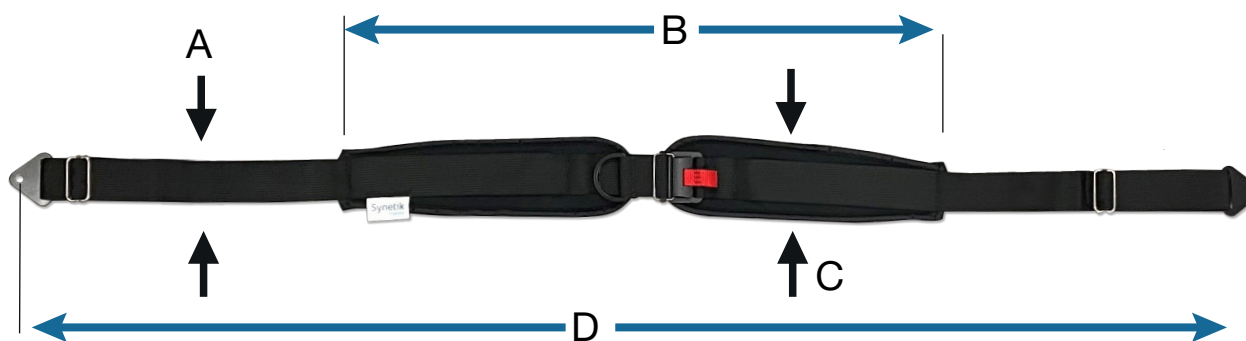

SIZING

2 POINT PADDED HIP BELT

SIZE CHART	A	B	C	D
X-Small (XS)	1 1/2" (3.8 cm)	13" (33 cm)	1 3/4" (4.4 cm)	17" - 50" (43.2 cm - 127 cm)
Small (S)	1 1/2" (3.8 cm)	14" (35.6 cm)	2" (5.1 cm)	18" - 52" (45.7 cm - 132 cm)
Medium (M)	1 1/2" (3.8 cm)	18" (45.7 cm)	3" (7.6 cm)	22" - 54" (55.8 cm - 137.2 cm)
Large (L)	2" (5.1 cm)	22" (55.9 cm)	3 1/4" (8.3 cm)	24" - 58" (61cm - 147.3 cm)
X-Large (XL)	2" (5.1 cm)	28" (71.1 cm)	4" (10.2 cm)	32" - 60" (81.3 cm - 152.4 cm)