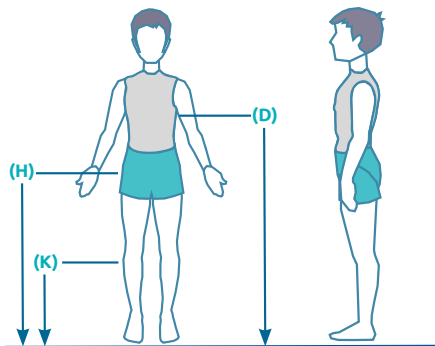

## 1 SKY Sizes

HEIGHT	(D) Floor to Axilla
	(K) Floor to Knee
	(H) Floor to Mid Hip

SIZE 1		SIZE 2		SIZE 3	
Max weight: 100 pounds		Max weight: 160 pounds		Max weight: 160 pounds	
Minimum	Maximum	Minimum	Maximum	Minimum	Maximum
20"	32"	27"	41"	34"	48"
4"	12"	4"	16"	4"	20"
15"	25"	19.5"	31"	25.5"	38"