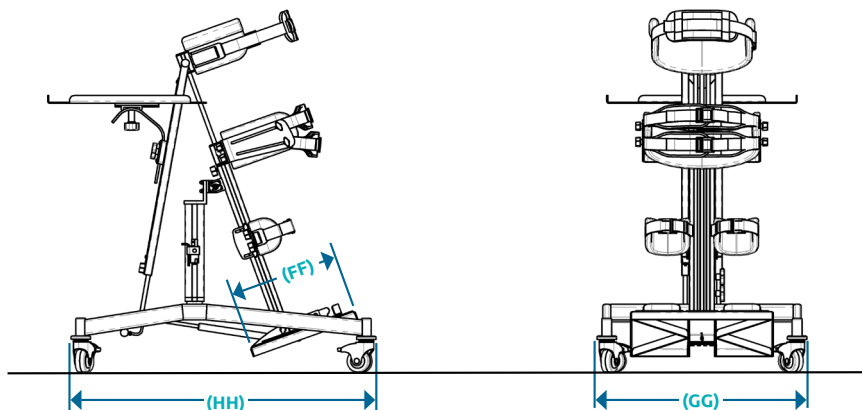

### Foot Holder

- Moveable using hook-and-loop strip

## 6 SKY Dimensions

The SKY includes frame tilt, tray, thoracic support, hip support, knee support and foot holder.

	SIZE 1	SIZE 2	SIZE 3
(AA) Base width	20"	24"	24"
(BB) Base length	30"	36"	36"
(CC) Tray width	20"	24"	24"
(DD) Tray length	16"	20"	20"
(EE) Foot plate width	14"	18"	18"
(FF) Foot plate length	12"	14"	14"
(GG) Overall width	22.5"	26.5"	26.5"
(HH) Overall length	32.5"	38.5"	38.5"