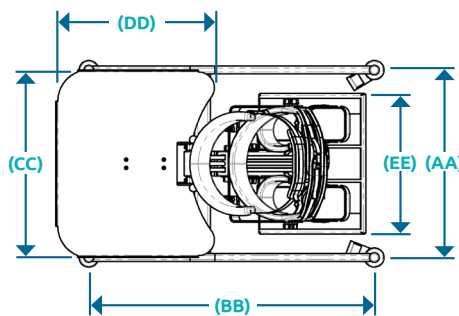

### Hip support

- Height adjustment Size 1 (10")  
 Size 2 (11.5")  
 Size 3 (12.5")
- Width adjustment (4")
- Depth adjustment Size 1 (4.25")  
 Size 2 (5.25")  
 Size 3 (6.25")

### Knee support

- Height adjustment Size 1 (8")  
 Size 2 (12")  
 Size 3 (16")
- Width adjustment (1.8125")
- Front and rear adjustment (2")

### Foot Holder

- Moveable using hook-and-loop strip

## 6 SKY Dimensions

The SKY includes frame tilt, tray, thoracic support, hip support, knee support and foot holder.

	SIZE 1	SIZE 2	SIZE 3
(AA) Base width	20"	24"	24"
(BB) Base length	30"	36"	36"
(CC) Tray width	20"	24"	24"
(DD) Tray length	16"	20"	20"
(EE) Foot plate width	14"	18"	18"
(FF) Foot plate length	12"	14"	14"
(GG) Overall width	22.5"	26.5"	26.5"
(HH) Overall length	32.5"	38.5"	38.5"