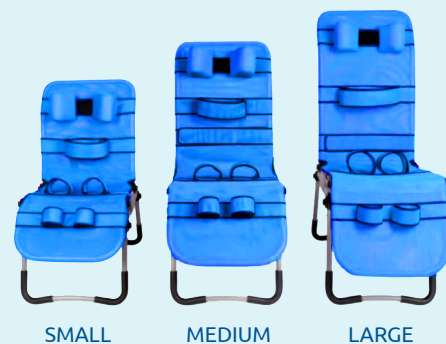

1

BATHING CHAIR

BATHING CHAIR SPECIFICATIONS

	SIZES		
	SMALL	MEDIUM	LARGE
Seat depth	11" (28 cm)	13.8" (35 cm)	15.7" (40 cm)
Seat width	16.9" (43 cm)		
Back height	19.3" (49 cm)	23.6" (60 cm)	28.1" (71,5 cm)
Calf length	9.4" (25 cm)	11.4" (29,5 cm)	13.4" (34 cm)
Overall length flat	39.4" (100 cm)	48.4" (123 cm)	56.1" (142,5 cm)
Overall width	16.9" (43,8 cm)		
Seat height above floor	5.9"-11.4" (15-29,7 cm)	5.9"-13" (15-33,8 cm)	5.9"-15" (15-38 cm)
Weight capacity	160 lbs (72 kg)		

BATHING CHAIR	QUANTITY	SIZE	MSRP
Included: - Frame - Seat cover - Leg straps - Chest belt - Head lateral support - Calf straps Blue color * Medium and Large sizes with attached pelvic girdle.		Small 126-00001-S	\$ 1100
		Medium* 126-00001-M	\$ 1150
		Large* 126-00001-L	\$ 1250

2

OPTIONS

	HEAD LATERAL SUPPORT			QUANTITY	SIZE	MSRP
	SMALL (Included with chair)	MEDIUM	LARGE			
Width	5" (12.7cm)	5" (12.7cm)	5.5" (14cm)		Medium 126-00004-M	150 \$
Length	4.5" (11.4cm)	5" (12.7cm)	6" (15.2cm)		Large 126-00004-L	150 \$
Height	3.5" (8.9cm)	3.5" (8.9cm)	4" (10.2cm)			

	SHOWER STAND			QUANTITY	SIZE	MSRP
	SMALL	MEDIUM	LARGE			
Length	44.1" (112 cm)	45.3" (115 cm)	46.1" (117.5 cm)		Small 126-00003-S	800 \$
Width	19.3" (49,8 cm)				Medium 126-00003-M	800 \$
Height	16.9" (43 cm)				Large 126-00003-L	800 \$