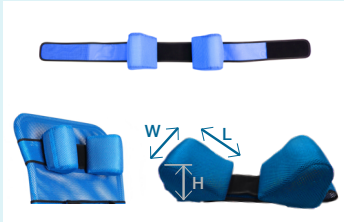

1

BATHING CHAIR

BATHING CHAIR SPECIFICATIONS

	SIZES		
	SMALL	MEDIUM	LARGE
Seat depth	11" (28 cm)	13.8" (35 cm)	15.7" (40 cm)
Seat width	16.9" (43 cm)		
Back height	19.3" (49 cm)	23.6" (60 cm)	28.1" (71,5 cm)
Calf length	9.4" (25 cm)	11.4" (29,5 cm)	13.4" (34 cm)
Overall length flat	39.4" (100 cm)	48.4" (123 cm)	56.1" (142,5 cm)
Overall width	16.9" (43,8 cm)		
Seat height above floor	5.9"-11.4" (15-29,7 cm)	5.9"-13" (15-33,8 cm)	5.9"-15" (15-38 cm)
Weight capacity	160 lbs (72 kg)		

BATHING CHAIR	QUANTITY	SIZE	MSRP
Included: - Frame - Seat cover - Leg straps - Chest belt - Head lateral support - Calf straps Blue color * Medium and Large sizes with attached pelvic girdle.		Small 126-00001-S	\$ 1100
		Medium* 126-00001-M	\$ 1150
		Large* 126-00001-L	\$ 1250

2

OPTIONS

	HEAD LATERAL SUPPORT			QUANTITY	SIZE	MSRP
	SMALL (Included with chair)	MEDIUM	LARGE			
Width	5" (12.7cm)	5" (12.7cm)	5.5" (14cm)		Medium 126-00004-M	150 \$
Length	4.5" (11.4cm)	5" (12.7cm)	6" (15.2cm)		Large 126-00004-L	150 \$
Height	3.5" (8.9cm)	3.5" (8.9cm)	4" (10.2cm)			